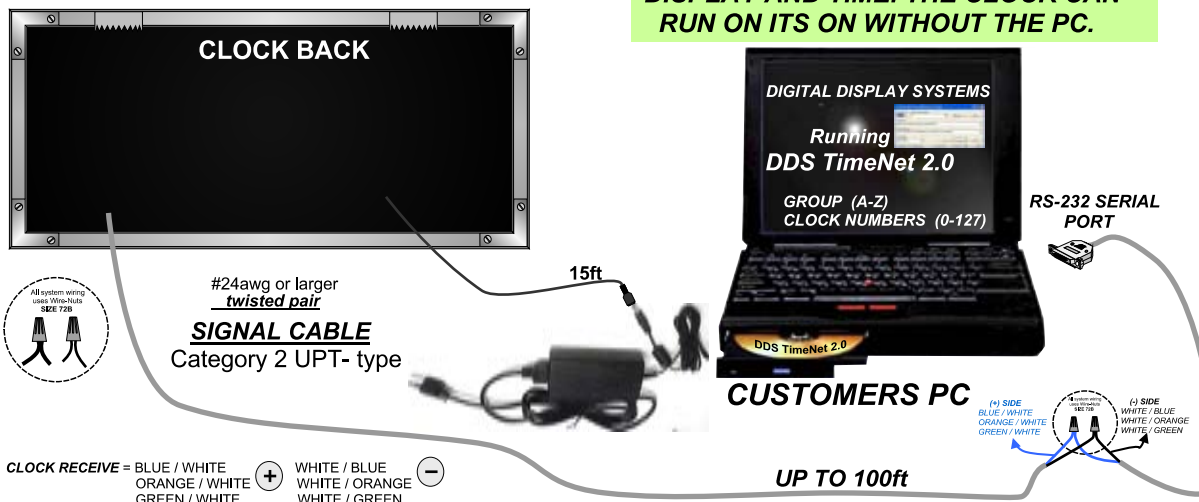

# EBTZ-42425-4EG/DAC-4Y

- TYPE:** ----- DIGITAL Time with Month/Day in **(Red)** and 15 Character **(Green)** location display
- DISPLAY:** ----- 4-DIGIT, 7 seg. **(Red)** and 15 LINE 5 by 7 DOT- MATRIX RED LED'S
- CHARACTER HEIGHT:** ----- 2.5" (63.5mm) HR / MIN **2" YELLOW DATE**
- VISIBILITY:** ----- 85 Ft. (25.90 METERS)
- POWER REQUIREMENTS:** -- 100-240V 6.5A 47~63 Hz (**12vdc SWITCHING POWER SUPPLY**).
- FRAME:** ----- ALUMINUM (BLACK ANODIZED FINISH OR SILVER)
- DIMENSIONS:** ----- 12.25" x 52.25" x 2.25"
- WEIGHT:** ----- 21.25 lbs.
- OPERATING TEMP.:** ----- -17° TO 190° F
- HUMIDITY:** ----- 0% TO 95% NON-CONDENSING
- OPERATING MODE:** ----- 12 or 24 HR SELECTABLE and AUTOMATIC DAY LIGHTS.

**ENTECH SIGNS - ALPHA LED**

[WWW.ALPHA-LED.COM](http://WWW.ALPHA-LED.COM)

1-800-383-8163

- **31 TIME ZONES**
- **27 DAYLIGHT SELECTS**

ALL CLOCKS USE THE DALLAS DS3231 RTC PARTS, AND OUR FIRMWARE CONTROL, TO GET THE ONE SEC A YEAR ACCURACY.

**THE PC IS USED TO SET THE LOCATION DISPLAY AND TIME. THE CLOCK CAN RUN ON ITS OWN WITHOUT THE PC.**