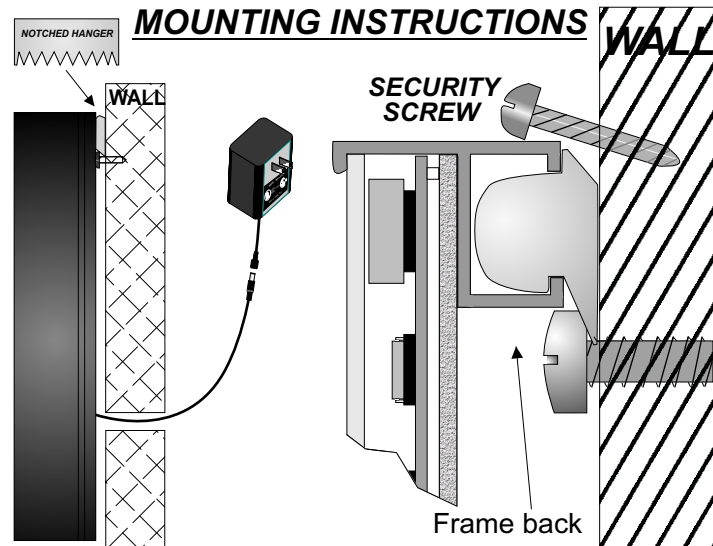

### SPECIFICATIONS

# EBTZ-42440-4

- TYPE: ----- DIGITAL
- DISPLAY: ----- 4-DIGIT, 7 SEGMENT RED SUPER BRIGHT LED
- CHARACTER HEIGHT: ----- 4" (101.6 mm) HR. MIN.
- VISIBILITY: ----- 250 Ft. (76.2 METERS)
- POWER REQUIREMENTS:-- 110-240V 50~60Hz (12vdc Switching Power Supply)
- FRAME: ----- ALUMINUM (BLACK ANODIZED FINISH)
- DIMENSIONS: ----- 10" x 60.25" x 1.5"
- WEIGHT: ----- 9.5 lbs.
- OPERATING TEMP.: ----- -17° TO 182° F
- HUMIDITY: ----- 0% TO 95% NON-CONDENSING
- OPERATING MODE:----- IRR CONTROL and SYNCHRONIZED ZONES

ALL CLOCKS USE THE DALLAS DS32 SERIES RTC PARTS, AND OUR FIRMWARE CONTROL, TO GET THE ONE SEC A YEAR ACCURACY. **1 SEC A YEAR ACCURATE (TCXO)**

World's Most Accurate RTC

- 1.8", 2.5" and 4" DIGIT SIZE
- 12 OR 24 HOUR FORMAT
- 2 TO 24 ZONES
- NON GLARE LENS
- SUPER BRIGHT LEDS
- CUSTOM LETTERING TO YOUR SPECIFICATION
- BLACK ANODIZED ALUMINUM FRAME
- 10 YEAR LITHIUM BATTERY BACKUP (Standard)
- AUTOMATIC DAY LIGHT CORRECTION (Standard)
- INFRARED REMOTE CONTROL (Standard)
- ONE SEC A YEAR ACCURACY (TCXO) (Standard)